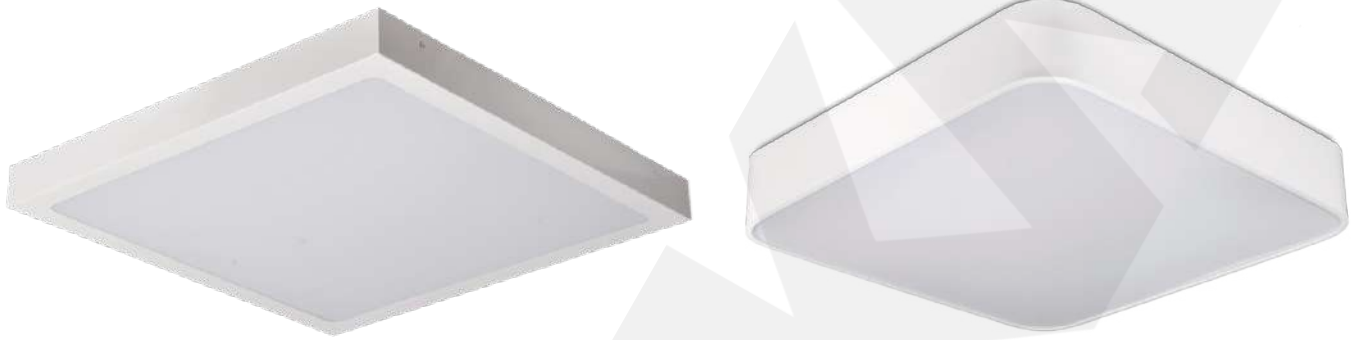

INDOOR LIGHTING

Content of Indoor Lighting

Recessed Luminaire

- 7 Lamella Double Parabolic
- 9 Lamella Double Parabolic
- 9 Lamella Matte Double Parabolic
- Prismatic Lens Luminaire
- Opal Lens Luminaire
- UV-C Office Luminaire
- UV-C Sterile IP65 Luminaire
- Backlight Panel
- Mesh Louver Luminaire
- Panel Luminaire
- IP54 LED Sterile
- Slim LED Panel Luminaire
- Metal Suspended Ceiling Slim LED Panel Luminaire
- Drywall Ceiling Slim LED Panel Luminaire
- IP65 Tempered Glass Sterile Luminaire
- IP65 Tempered Glass Sterile Indirect Luminaire
- IP65 Sandblasted Glass Sterile Luminaire
- Indirect Parabolic Luminaire
- Indirect Louver Luminaire
- Perforated Indirect Luminaire
- Lamella Ceiling Luminaire
- Decorative Luminaire
- Linear Luminaire

Surface Mounted Luminaire

- 7 Lamella Double Parabolic Luminaire
- Prismatic Lens Luminaire
- Mesh Louver Luminaire
- Backlight Panel
- Panel Luminaire
- IP65 LED Sterile
- Perforated Indirect Luminaire
- Parabolic Perforated Indirect Luminaire
- Mesh Louver Indirect Luminaire
- IP65 Tempered Glass Parabolic Luminaire
- IP65 Sandblasted Glass Luminaire
- Negatoscope Luminaire
- Ultraviolet Luminaire
- Slim square Luminaire with Glass
- Decorative Luminaires
- UV-C Hangable/Portable Luminaire
- Slim LED Panel Pendant Luminaire
- Pendant Luminaire
- Linear Luminaire

SURFACE MOUNTED INDOOR LIGHTING

TECHNICAL DATA

Luminaire Body: Sheet Metal, Aluminium, Aluminium Extrusion
Luminaire Optic: Opal Diffuser
Led Type: Mid Power LED
Power(W): From 8W up to 80W
Mains Voltage(V): From 220-240V
Colour Temperature(K): 3000-6500K
IP Protection: IP20 - IP40 - IP65
Working Temperature(°C): From -20°C up to +50°C
Body Colour: Ral 9003
* Other colours can be produced upon the customer's requests.
* DALI, SwitchDIM and Emergency options can be produced upon the customer's requests.