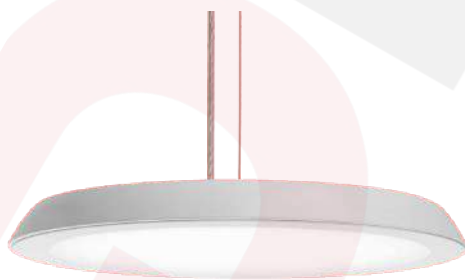

INTRODUCTION

A surface-mounted light is one that stands on top of a flat surface, such as a ceiling, and protrudes away from it. Ceiling mounts are surface mounts that are specially attached to the ceiling. A static fixture or a chain can be used to attach some surface mount lights in industrial lighting to the ceiling. This sort of lighting comes in a variety of shapes and sizes, and it's perfect for situations where there's not a lot of space between the structural ceiling and the drop down ceiling, or when the ceiling is exposed. Recessed lighting is difficult or impossible to install in certain scenarios. These light mounts can also be placed with little to no modification to the surface on which they are attached.

Mesh Louver Indirect Luminaire

IP65 Tempered Glass Parabolic Luminaire

IP65 Sandblasted Glass Luminaire

Negatoscope Luminaire

Slim LED Panel Pendant Luminaire

Decorative Luminaires

Linear Luminaires

Pendant Luminaire

Pendant Luminaire

Pendant Luminaire

Pendant Luminaire

Pendant Luminaire

Ultraviolet Luminaire

UV-C Hangable/Portable Luminaire