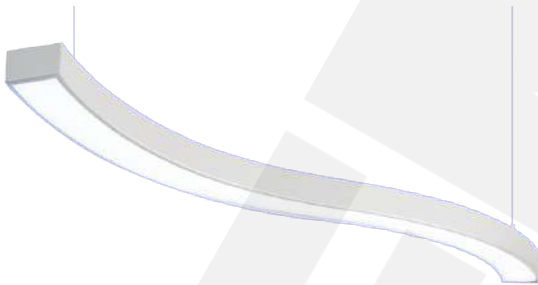

INTRODUCTION

A surface-mounted light is one that stands on top of a flat surface, such as a ceiling, and protrudes away from it. Ceiling mounts are surface mounts that are specially attached to the ceiling. A static fixture or a chain can be used to attach some surface mount lights in industrial lighting to the ceiling. This sort of lighting comes in a variety of shapes and sizes, and it's perfect for situations where there's not a lot of space between the structural ceiling and the drop down ceiling, or when the ceiling is exposed. Recessed lighting is difficult or impossible to install in certain scenarios. These light mounts can also be placed with little to no modification to the surface on which they are attached.

Mesh Louver Indirect Luminaire

IP65 Tempered Glass Parabolic Luminaire

IP65 Sandblasted Glass Luminaire

Negatoscope Luminaire

Slim LED Panel Pendant Luminaire

Decorative Luminaires

Linear Luminaires

Pendant Luminaire

Pendant Luminaire

Pendant Luminaire

Pendant Luminaire

Pendant Luminaire

Ultraviolet Luminaire

UV-C Hangable/Portable Luminaire