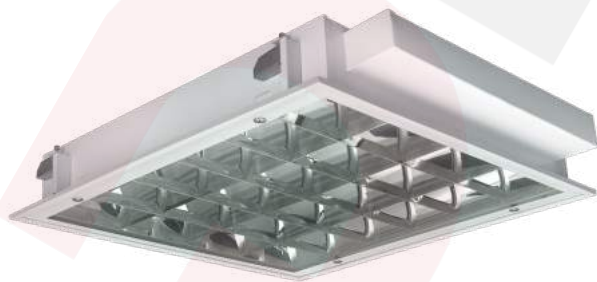

Surface Mounted Luminaire

- 7 Lamella Double Parabolic Luminaire
- Prismatic Lens Luminaire
- Mesh Louver Luminaire
- Backlight Panel
- Panel Luminaire
- IP65 LED Sterile
- Perforated Indirect Luminaire
- Parabolic Perforated Indirect Luminaire
- Mesh Louver Indirect Luminaire
- IP65 Tempered Glass Parabolic Luminaire
- IP65 Sandblasted Glass Luminaire
- Negatoscope Luminaire
- Ultraviolet Luminaire
- Slim square Luminaire with Glass
- Decorative Luminaires
- UV-C Hangable/Portable Luminaire
- Slim LED Panel Pendant Luminaire
- Pendant Luminaire
- Linear Luminaire

INTRODUCTION

Recessed lighting positions a light source inside a wall, ceiling, or floor, projecting the light beam outward. Recessed and surface mounted lighting is a useful and modest light source that rests snugly against the ceilings. For filling parts of the rooms with modest light sources, they are the most adjustable and versatile lighting.

Metal Suspended Ceiling Slim LED Panel Luminaire

Drywall Ceiling Slim LED Panel Luminaire

IP65 Tempered Glass Sterile Luminaire

IP65 Tempered Glass Sterile Indirect Luminaire

IP65 Sandblasted Glass Sterile Luminaire