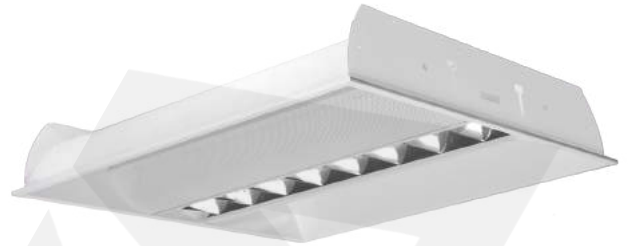

Surface Mounted Luminaire

- 7 Lamella Double Parabolic Luminaire
- Prismatic Lens Luminaire
- Mesh Louver Luminaire
- Backlight Panel
- Panel Luminaire
- IP65 LED Sterile
- Perforated Indirect Luminaire
- Parabolic Perforated Indirect Luminaire
- Mesh Louver Indirect Luminaire
- IP65 Tempered Glass Parabolic Luminaire
- IP65 Sandblasted Glass Luminaire
- Negatoscope Luminaire
- Ultraviolet Luminaire
- Slim square Luminaire with Glass
- Decorative Luminaires
- UV-C Hangable/Portable Luminaire
- Slim LED Panel Pendant Luminaire
- Pendant Luminaire
- Linear Luminaire

INTRODUCTION

Recessed lighting positions a light source inside a wall, ceiling, or floor, projecting the light beam outward. Recessed and surface mounted lighting is a useful and modest light source that rests snugly against the ceilings. For filling parts of the rooms with modest light sources, they are the most adjustable and versatile lighting.

Metal Suspended Ceiling Slim LED Panel Luminaire

Drywall Ceiling Slim LED Panel Luminaire

IP65 Tempered Glass Sterile Luminaire

IP65 Tempered Glass Sterile Indirect Luminaire

IP65 Sandblasted Glass Sterile Luminaire

Indirect Parabolic Luminaire

Indirect Louver Luminaire

Perforated Indirect Luminaire

Linear Luminaire