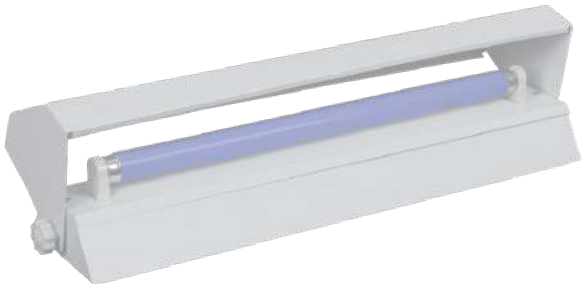

INTRODUCTION

A surface-mounted light is one that stands on top of a flat surface, such as a ceiling, and protrudes away from it. Ceiling mounts are surface mounts that are specially attached to the ceiling. A static fixture or a chain can be used to attach some surface mount lights in industrial lighting to the ceiling. This sort of lighting comes in a variety of shapes and sizes, and it's perfect for situations where there's not a lot of space between the structural ceiling and the drop down ceiling, or when the ceiling is exposed. Recessed lighting is difficult or impossible to install in certain scenarios. These light mounts can also be placed with little to no modification to the surface on which they are attached.

Mesh Louver Indirect Luminaire

IP65 Tempered Glass Parabolic Luminaire

IP65 Sandblasted Glass Luminaire

Negatoscope Luminaire

Slim LED Panel Pendant Luminaire

Decorative Luminaire

Linear Luminaire

Pendant Luminaire

Pendant Luminaire

Pendant Luminaire

Pendant Luminaire

Pendant Luminaire

Ultraviolet Luminaire

UV-C Hangable/Portable Luminaire

DOWN-LIGHT SPOT LIGHT

TECHNICAL DATA

Luminaire Body: Sheet Metal, Aluminium, Aluminium Extrusion

Luminaire Optic: Opal Diffuser

Led Type: Mid Power LED

Power(W): From 8W up to 80W

Mains Voltage(V): From 220-240V

Colour Temperature(K): 3000-6500K