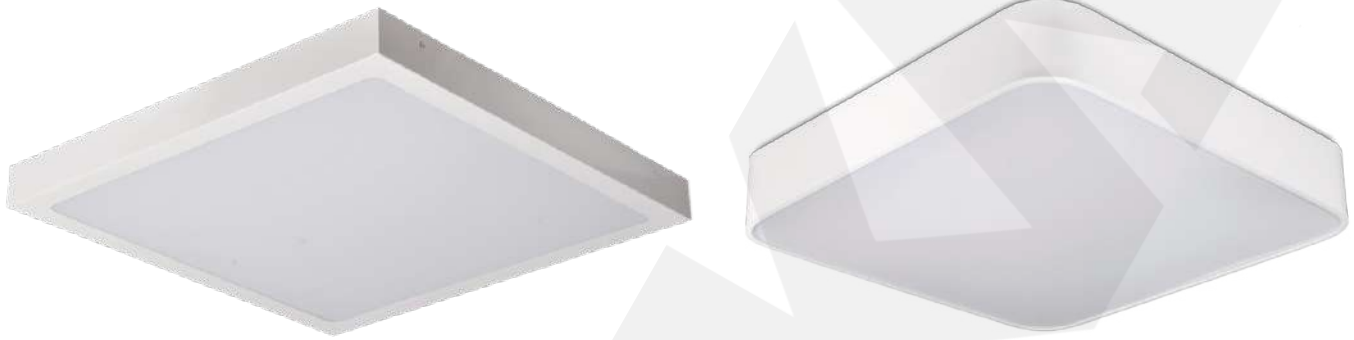

INTRODUCTION

Recessed lighting positions a light source inside a wall, ceiling, or floor, projecting the light beam outward. Recessed and surface mounted lighting is a useful and modest light source that rests snugly against the ceilings. For filling parts of the rooms with modest light sources, they are the most adjustable and versatile lighting.

Metal Suspended Ceiling Slim LED Panel Luminaire

Drywall Ceiling Slim LED Panel Luminaire

IP65 Tempered Glass Sterile Luminaire

IP65 Tempered Glass Sterile Indirect Luminaire

IP65 Sandblasted Glass Sterile Luminaire

Indirect Parabolic Luminaire

Indirect Louver Luminaire

Perforated Indirect Luminaire

Linear Luminaire

SURFACE MOUNTED INDOOR LIGHTING

TECHNICAL DATA

Luminaire Body: Sheet Metal, Aluminium, Aluminium Extrusion
Luminaire Optic: Opal Diffuser
Led Type: Mid Power LED
Power(W): From 8W up to 80W
Mains Voltage(V): From 220-240V
Colour Temperature(K): 3000-6500K
IP Protection: IP20 - IP40 - IP65
Working Temperature(°C): From -20°C up to +50°C
Body Colour: Ral 9003
* Other colours can be produced upon the customer's requests.
* DALI, SwitchDIM and Emergency options can be produced upon the customer's requests.

INTRODUCTION

A surface-mounted light is one that stands on top of a flat surface, such as a ceiling, and protrudes away from it. Ceiling mounts are surface mounts that are specially attached to the ceiling. A static fixture or a chain can be used to attach some surface mount lights in industrial lighting to the ceiling. This sort of lighting comes in a variety of shapes and sizes, and it's perfect for situations where there's not a lot of space between the structural ceiling and the drop down ceiling, or when the ceiling is exposed. Recessed lighting is difficult or impossible to install in certain scenarios. These light mounts can also be placed with little to no modification to the surface on which they are attached.