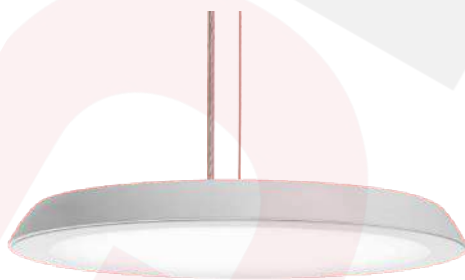

Pendant Luminaire