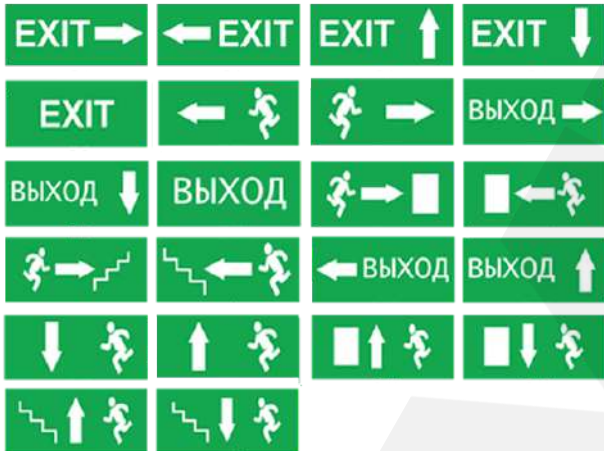

Emergency LED Spots

Emergency LED Spots

Emergency LED Spots

Emergency Spots

LED Emergency Spots

LED Lanterns

LED Lanterns

LED Lanterns

Pendant Emergency Exit Luminaire

Recessed Mounted Emergency Exit Luminaire

Emergency Direction Legends