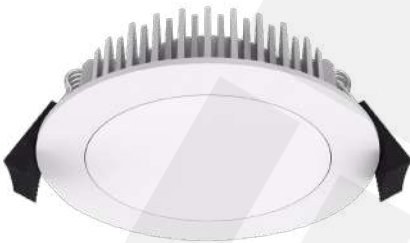

RECESSED MOUNTED INDOOR LIGHTING

TECHNICAL DATA

Luminaire Body: Sheet Metal, Aluminium, Aluminium Extrusion

Luminaire Optic: Opal Diffuser

Led Type: Mid Power LED

Power(W): From 8W up to 40W

Mains Voltage(V): From 220-240V

INTRODUCTION

Recessed lighting positions a light source inside a wall, ceiling, or floor, projecting the light beam outward. Recessed and surface mounted lighting is a useful and modest light source that rests snugly against the ceilings. For filling parts of the rooms with modest light sources, they are the most adjustable and versatile lighting.

INTRODUCTION

A downlight is a light fixture that is put into a hollow aperture in a ceiling (mounted on or recessed) to direct light downward, whereas a spotlight is a light fixture that is fastened to a wall or ceiling and can generate numerous light beams to focus light directly onto a location or object. It looks like light is shining from a hole in the ceiling, focusing the light in a downward direction as a broad floodlight or narrow spotlight when it is placed.

APPLICATION

- Offices
- Conference Rooms
- Shopping Malls
- Hospitals
- Educational Facilities
- Foyers
- Metro

Horizontal Downlight

Vertical Downlight

Aluminium Injection

Inner Diffuser

Flat Diffuser

Recessed Mounted Downlight with Glass