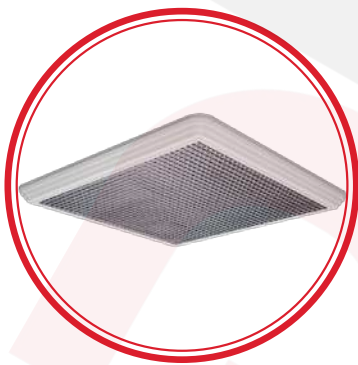

SURFACE MOUNTED INDOOR LIGHTING

TECHNICAL DATA

Luminaire Body: Sheet Metal, Aluminium, Aluminium Extrusion
Luminaire Optic: Opal Diffuser
Led Type: Mid Power LED
Power(W): From 8W up to 80W
Mains Voltage(V): From 220-240V
Colour Temperature(K): 3000-6500K
IP Protection: IP20 - IP40 - IP65
Working Temperature(°C): From -20°C up to +50°C
Body Colour: Ral 9003
* Other colours can be produced upon the customer's requests.
* DALI, SwitchDIM and Emergency options can be produced upon the customer's requests.

INTRODUCTION

A surface-mounted light is one that stands on top of a flat surface, such as a ceiling, and protrudes away from it. Ceiling mounts are surface mounts that are specially attached to the ceiling. A static fixture or a chain can be used to attach some surface mount lights in industrial lighting to the ceiling. This sort of lighting comes in a variety of shapes and sizes, and it's perfect for situations where there's not a lot of space between the structural ceiling and the drop down ceiling, or when the ceiling is exposed. Recessed lighting is difficult or impossible to install in certain scenarios. These light mounts can also be placed with little to no modification to the surface on which they are attached.

APPLICATION

- Offices
- Conference Rooms
- Shopping Malls
- Hospitals
- Educational Facilities
- Foyers
- Metro