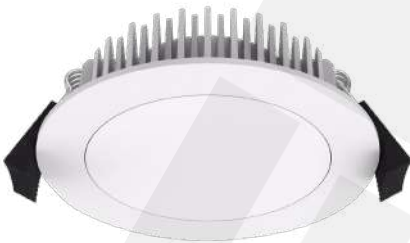

INDOOR LIGHTING

Content of Indoor Lighting

Recessed Luminaire

- 7 Lamella Double Parabolic
- 9 Lamella Double Parabolic
- 9 Lamella Matte Double Parabolic
- Prismatic Lens Luminaire
- Opal Lens Luminaire
- UV-C Office Luminaire
- UV-C Sterile IP65 Luminaire
- Backlight Panel
- Mesh Louver Luminaire
- Panel Luminaire
- IP54 LED Sterile
- Slim LED Panel Luminaire
- Metal Suspended Ceiling Slim LED Panel Luminaire
- Drywall Ceiling Slim LED Panel Luminaire
- IP65 Tempered Glass Sterile Luminaire
- IP65 Tempered Glass Sterile Indirect Luminaire
- IP65 Sandblasted Glass Sterile Luminaire
- Indirect Parabolic Luminaire
- Indirect Louver Luminaire
- Perforated Indirect Luminaire
- Lamella Ceiling Luminaire
- Decorative Luminaire
- Linear Luminaire

DOWN-LIGHT SPOT LIGHT

TECHNICAL DATA

Luminaire Body: Sheet Metal, Aluminium, Aluminium Extrusion
Luminaire Optic: Opal Diffuser
Led Type: Mid Power LED
Power(W): From 8W up to 80W
Mains Voltage(V): From 220-240V
Colour Temperature(K): 3000-6500K
IP Protection: IP20 - IP40 - IP65
Working Temperature(°C): From -20°C up to +50°C
Body Colour: Ral 9003

* Other colours can be produced upon the customer's requests.

* DALI, SwitchDIM and Emergency options can be produced upon the customer's requests.

INTRODUCTION

A downlight is a light fixture that is put into a hollow aperture in a ceiling (mounted on or recessed) to direct light downward, whereas a spotlight is a light fixture that is fastened to a wall or ceiling and can generate numerous light beams to focus light directly onto a location or object. It looks like light is shining from a hole in the ceiling, focusing the light in a downward direction as a broad floodlight or narrow spotlight when it is placed.

APPLICATION

- Offices
- Conference Rooms
- Shopping Malls
- Hospitals
- Educational Facilities
- Foyers
- Metro

Horizontal Downlight

Vertical Downlight

Aluminium Injection

Inner Diffuser

Flat Diffuser

Recessed Mounted Downlight with Glass