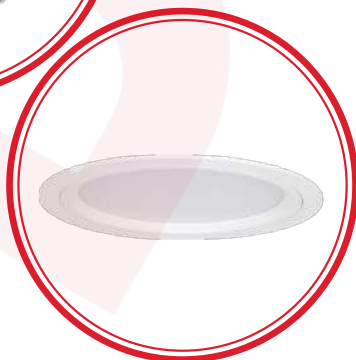

Surface Mounted Luminaire

- 7 Lamella Double Parabolic Luminaire
- Prismatic Lens Luminaire
- Mesh Louver Luminaire
- Backlight Panel
- Panel Luminaire
- IP65 LED Sterile
- Perforated Indirect Luminaire
- Parabolic Perforated Indirect Luminaire
- Mesh Louver Indirect Luminaire
- IP65 Tempered Glass Parabolic Luminaire
- IP65 Sandblasted Glass Luminaire
- Negatoscope Luminaire
- Ultraviolet Luminaire
- Slim square Luminaire with Glass
- Decorative Luminaires
- UV-C Hangable/Portable Luminaire
- Slim LED Panel Pendant Luminaire
- Pendant Luminaire
- Linear Luminaire

Ceiling Luminaire

- LED Ceiling Luminaire
- 32W Ceiling Luminaire
- Globe Luminaire
- Globe Luminaire with Sensor
- LED with Sensor

Emergency Luminaire

- Emergency Spots
- Emergency LED Spots
- LED Lanterns
- Emergency Exit Luminaire
- Direction Legends

DOWN-LIGHT SPOT LIGHT

TECHNICAL DATA

Luminaire Body: Sheet Metal, Aluminium, Aluminium Extrusion
Luminaire Optic: Opal Diffuser
Led Type: Mid Power LED
Power(W): From 8W up to 80W
Mains Voltage(V): From 220-240V
Colour Temperature(K): 3000-6500K
IP Protection: IP20 - IP40 - IP65
Working Temperature(°C): From -20°C up to +50°C
Body Colour: Ral 9003

* Other colours can be produced upon the customer's requests.

* DALI, SwitchDIM and Emergency options can be produced upon the customer's requests.

INTRODUCTION

A downlight is a light fixture that is put into a hollow aperture in a ceiling (mounted on or recessed) to direct light downward, whereas a spotlight is a light fixture that is fastened to a wall or ceiling and can generate numerous light beams to focus light directly onto a location or object. It looks like light is shining from a hole in the ceiling, focusing the light in a downward direction as a broad floodlight or narrow spotlight when it is placed.