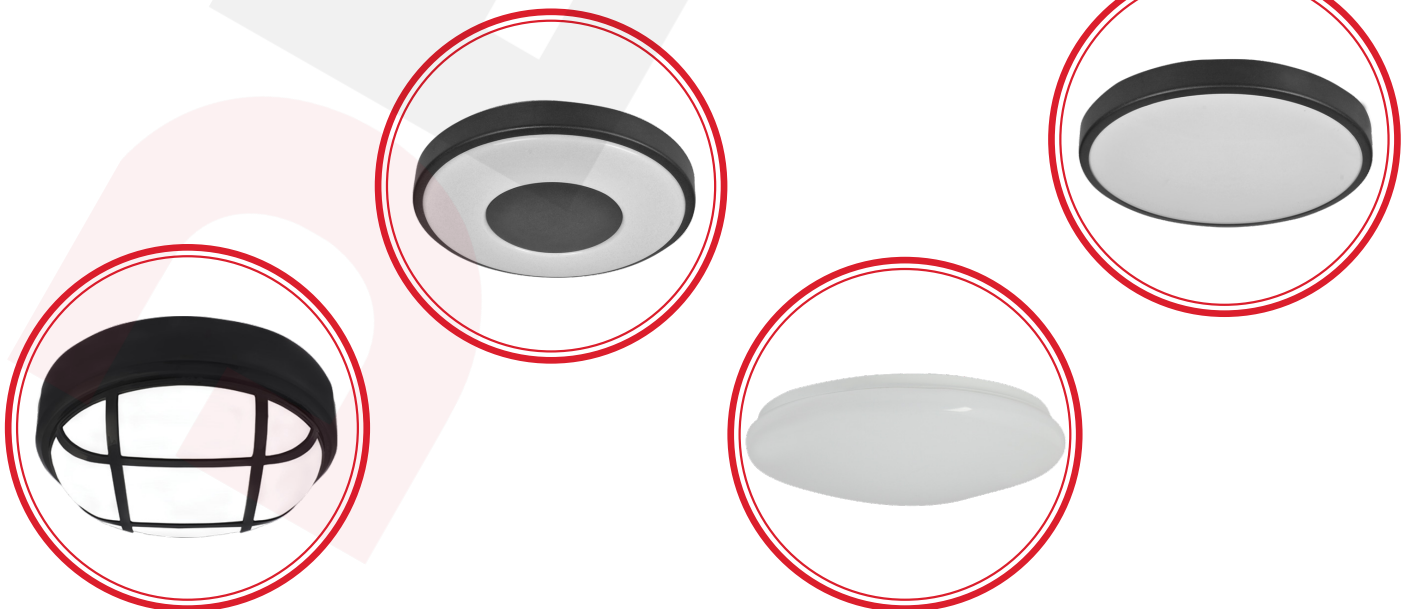

APPLICATION

- Residential Area
- Offices
- Conference Rooms
- Shopping Malls
- Hospitals
- Educational Facilities
- Lobbies