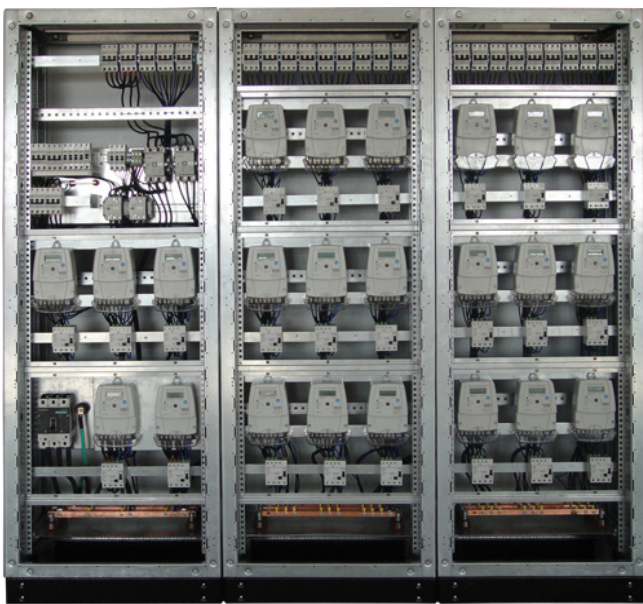

## METERING BOXES

### TECHNICAL DATA

**Rated Operating Voltage(V):** Up to 690V  
**Rated Insulating Voltage(V):** Up to 1000V  
**Rated Impulse withstand Voltage(kV):** Up to 12kV  
**Rated Frequency:** 50/60 Hz  
**Busbar Type:** Pure Copper Bars, with 99,9% conductivity  
**Rated Current for Main Distribution Busbar(A):** Up to 6300A  
**Conditional Short Circuit Current:** Up to 100kA @ 0.2PF  
**Rated Short-time withstand Current:** Up to 100 @ 1sec  
**Rated Short-time withstand Current:** Up to 65 @ 3sec  
**Incoming Feeders:** Up to 6300A  
**Distribution Feeders:** Up to 6300A  
**Prospective Short Circuit Current:** Up to 100kA @ 300ms  
**Ventilation:** with Fan / Natural  
**Skid Base Height:** Up to 100mm  
**Frame Thickness:** Up to 2mm  
**Sheet Metal Material:** AluZinc Steel, Electro Galvanized, Stainless Steel  
**Surface Protection:** Electrostatic Powder Coating / Epoxy  
**Ambient Temperature:** 40°C  
**Relative Humidity:** max. 50% at 40°C  
**Product Standard:** IEC 61439 1-2, IEC 60529 IEC62262, IEC 61641, IEC60068-3-3, IEC60068-2-57, IP65, IK10

### INTRODUCTION

Metering panels are a kind of control panels that are very much required for domestic as well as industrial purposes for the measurement of the amount of power used up and the rate of power consumption. The metering panels are the best equipment that can easily be installed and can conveniently be used for the processes of power consumption. These metering panels are provided with anemometers and galvanometers for the calculation of present incoming and output voltage amplitude.